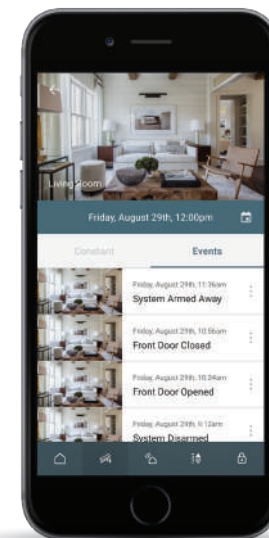

Introducing iotega

Advance your service offering and stand out in your market with an award-winning smart home security system. With iotega, you can give homeowners a new level of control and flexibility, backed by your professional service – which they already know and trust.

Smart security

Live notifications

Immediately sends notifications to homeowners' mobile devices whenever an alarm is activated in their house.

Real-time view

Via high-res security cameras, homeowners can see what's happening in the house. When alarms are activated, they can view the live video feed and decide if there's a real threat.

Remote system control

Arm/Disarm, bypass security sensors, activate and schedule events, and more, can be done from anywhere via the app on the homeowner's mobile device.

Super simple to use

The intuitive touchscreen and mobile app make it quick and easy for homeowners to check status and manage their smart home security.

Super secure

Fully encrypted and reliable wireless security system backed by PowerG technology.

- Compliant with EN Grade 2 and UK-specific security standards
- End-to-end 128-Bit AES encryption
- Built-in siren
- Visual verification
- 99 user codes